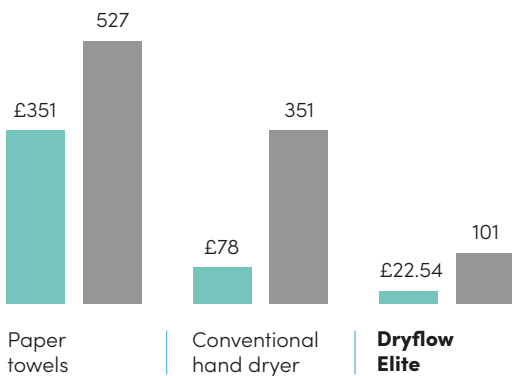

Annual cost and carbon production (Kg/CO²) for an office of 20 people*

To learn more, call us on
0114 354 0047, email sales@ihdryers.co.uk
or visit intelligenthanddryers.com

*FIGURES BASED ON:
20 people in an office location visiting the bathroom 4.5 times a day, 260 times a year / Conventional hand dryer rated at 2.5kW with 40 second dry time / Hand dryer at most energy efficient setting if applicable / Hand dryer cost at 12p per kW/h / 3 paper towels taken per bathroom visit at 0.5p a paper towel / Hand dryer carbon production using Carbon Trust standard of 1kW/h = 0.54 Kg/CO² / Paper towel carbon production using 22.5gms/CO² per dry (3 paper towels) / The above is an example for illustrative purposes only, actual figures of your location may vary