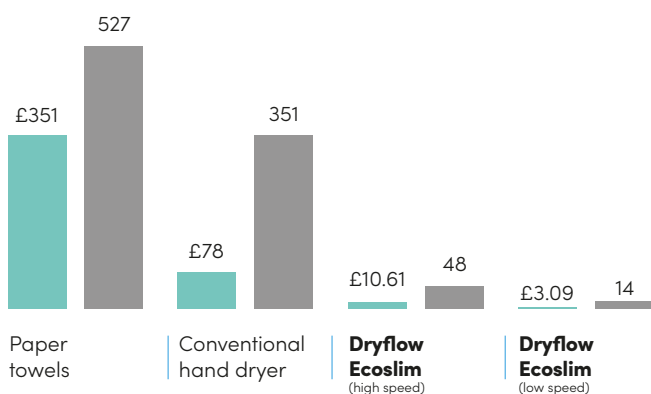

Annual cost and carbon production (Kg/CO²) for an office of 20 people*

To learn more, call us on **0114 354 0047**, email sales@ihdryers.co.uk or visit intelligenthanddryers.com

*FIGURES BASED ON:
20 people in an office location visiting the bathroom 4.5 times a day, 260 times a year / Conventional hand dryer rated at 2.5kW with 40 second dry time / Hand dryer at most energy efficient setting if applicable / Hand dryer cost at 12p per kW/h / 3 paper towels taken per bathroom visit at 0.5p a paper towel / Hand dryer carbon production using Carbon Trust standard of 1kW/h = 0.54 Kg/CO² / Paper towel carbon production using 22.5gms/CO² per dry (3 paper towels) / The above is an example for illustrative purposes only, actual figures of your location may vary