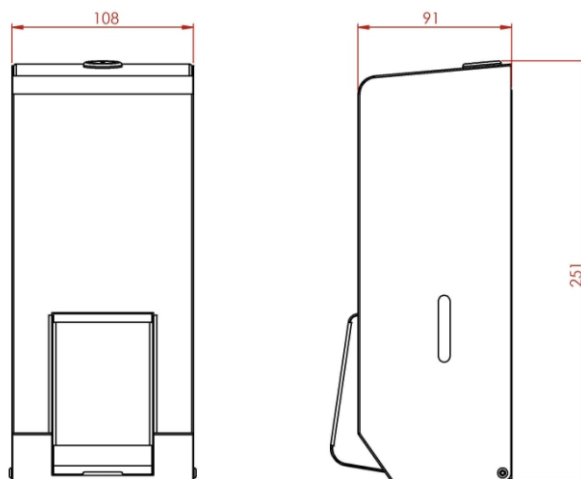

IFS020LMBS Brushed Stainless 900ml Liquid Soap Dispenser

Product Features:

- Dispenses liquid soap (2ml Shot size)
- Lockable for added security
- Effective for a cleaner environment
- Screws and plugs supplied for fitting into a solid wall
- 304L Grade Stainless Steel / 240g

Manufactured in the UK

Stylish, modern and refillable soap dispenser, finished in a high quality brushed stainless steel it offers a robust presence for all demanding washrooms.

The key lockable unit features an easy to use push action button with soap level indicators placed either side.

Made in a quality brushed stainless steel finish.

Product Dimensions:

Height: 251mm Width: 108mm Depth: 91mm Weight: 1.2Kg Capacity: 900ml