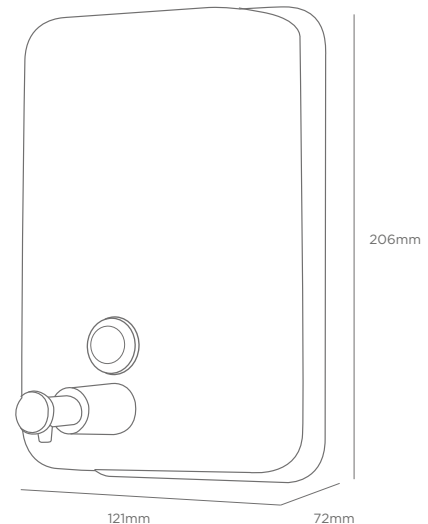

IFS1034 Prestige 1200ml Vertical Soap Dispenser

The Prestige vertical soap dispenser in a brushed/satin finish has a 1200ml capacity with a non-drip, one shot action that is ideal for heavy traffic washrooms due to its durability and anti-vandal construction. The soap dispenser is designed for direct pour in liquid soap, simply unlock the spring-loaded lid with the custom-made key and fill directly into the reservoir. Internal fastening of the soap dispenser to locking wall bracket ensures maximum protection against vandalism and theft.

Technical Description

AISI 304 Vertical brushed/satin stainless steel wall mounted 1200ml capacity soap dispenser with wall bracket and locking system. Internal grub screw attaches dispenser to wall bracket. Spring loaded and lockable lid provides access for refilling. Stainless Steel, spring loaded pump with glass eye level indicator.

Detail

Dimensions

Key Features

- Weight: 0.72Kg
- Capacity: 1200ml
- Material: 304 (1.2mm gauge) stainless steel outer
- Key lock
- For liquid bulk soaps only
- Glass level indicator
- Easy and secure, concealed installation
- 1.5ml per shot delivery