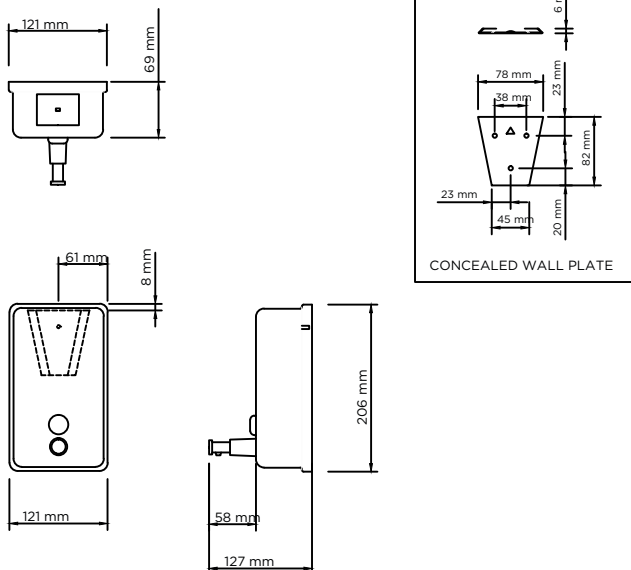

IFS1034 Prestige 1200ml Vertical Soap Dispenser

The Prestige vertical soap dispenser in a brushed/satin finish has a 1200ml capacity with a non-drip, one shot action that is ideal for heavy traffic washrooms due to its durability and anti-vandal construction. The soap dispenser is designed for direct pour in liquid soap, simply unlock the spring-loaded lid with the custom-made key and fill directly into the reservoir. Internal fastening of the soap dispenser to locking wall bracket ensures maximum protection against vandalism and theft.

Technical Description

AISI 304 Vertical brushed/satin stainless steel wall mounted 1200ml capacity soap dispenser with wall bracket and locking system. Internal grub screw attaches dispenser to wall bracket. Spring loaded and lockable lid provides access for refilling. Stainless Steel, spring loaded pump with glass eye level indicator.

Detail

Dimensions

Key Features

- Weight: 0.72Kg
- Capacity: 1200ml
- Material: 304 (1.2mm gauge) stainless steel outer
- Key lock
- For liquid bulk soaps only
- Glass level indicator
- Easy and secure, concealed installation
- 1.5ml per shot delivery