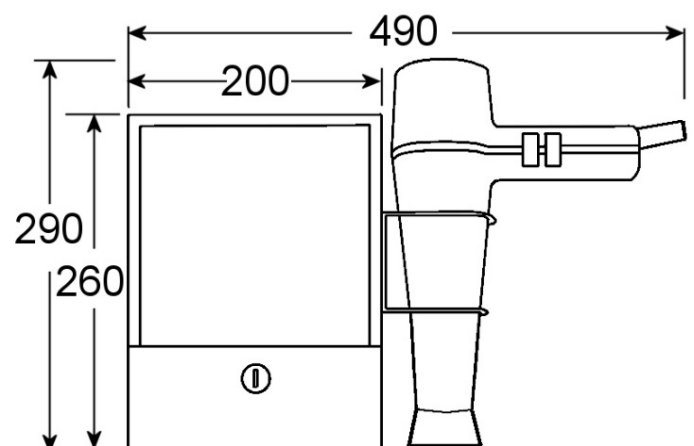

Concentrator nozzle supplied

Packing Details

Width - 33 cm

Height - 28 cm

Depth - 22 cm

Weight - 4.5 kg

Quantity - 1

SWISS  **MADE**