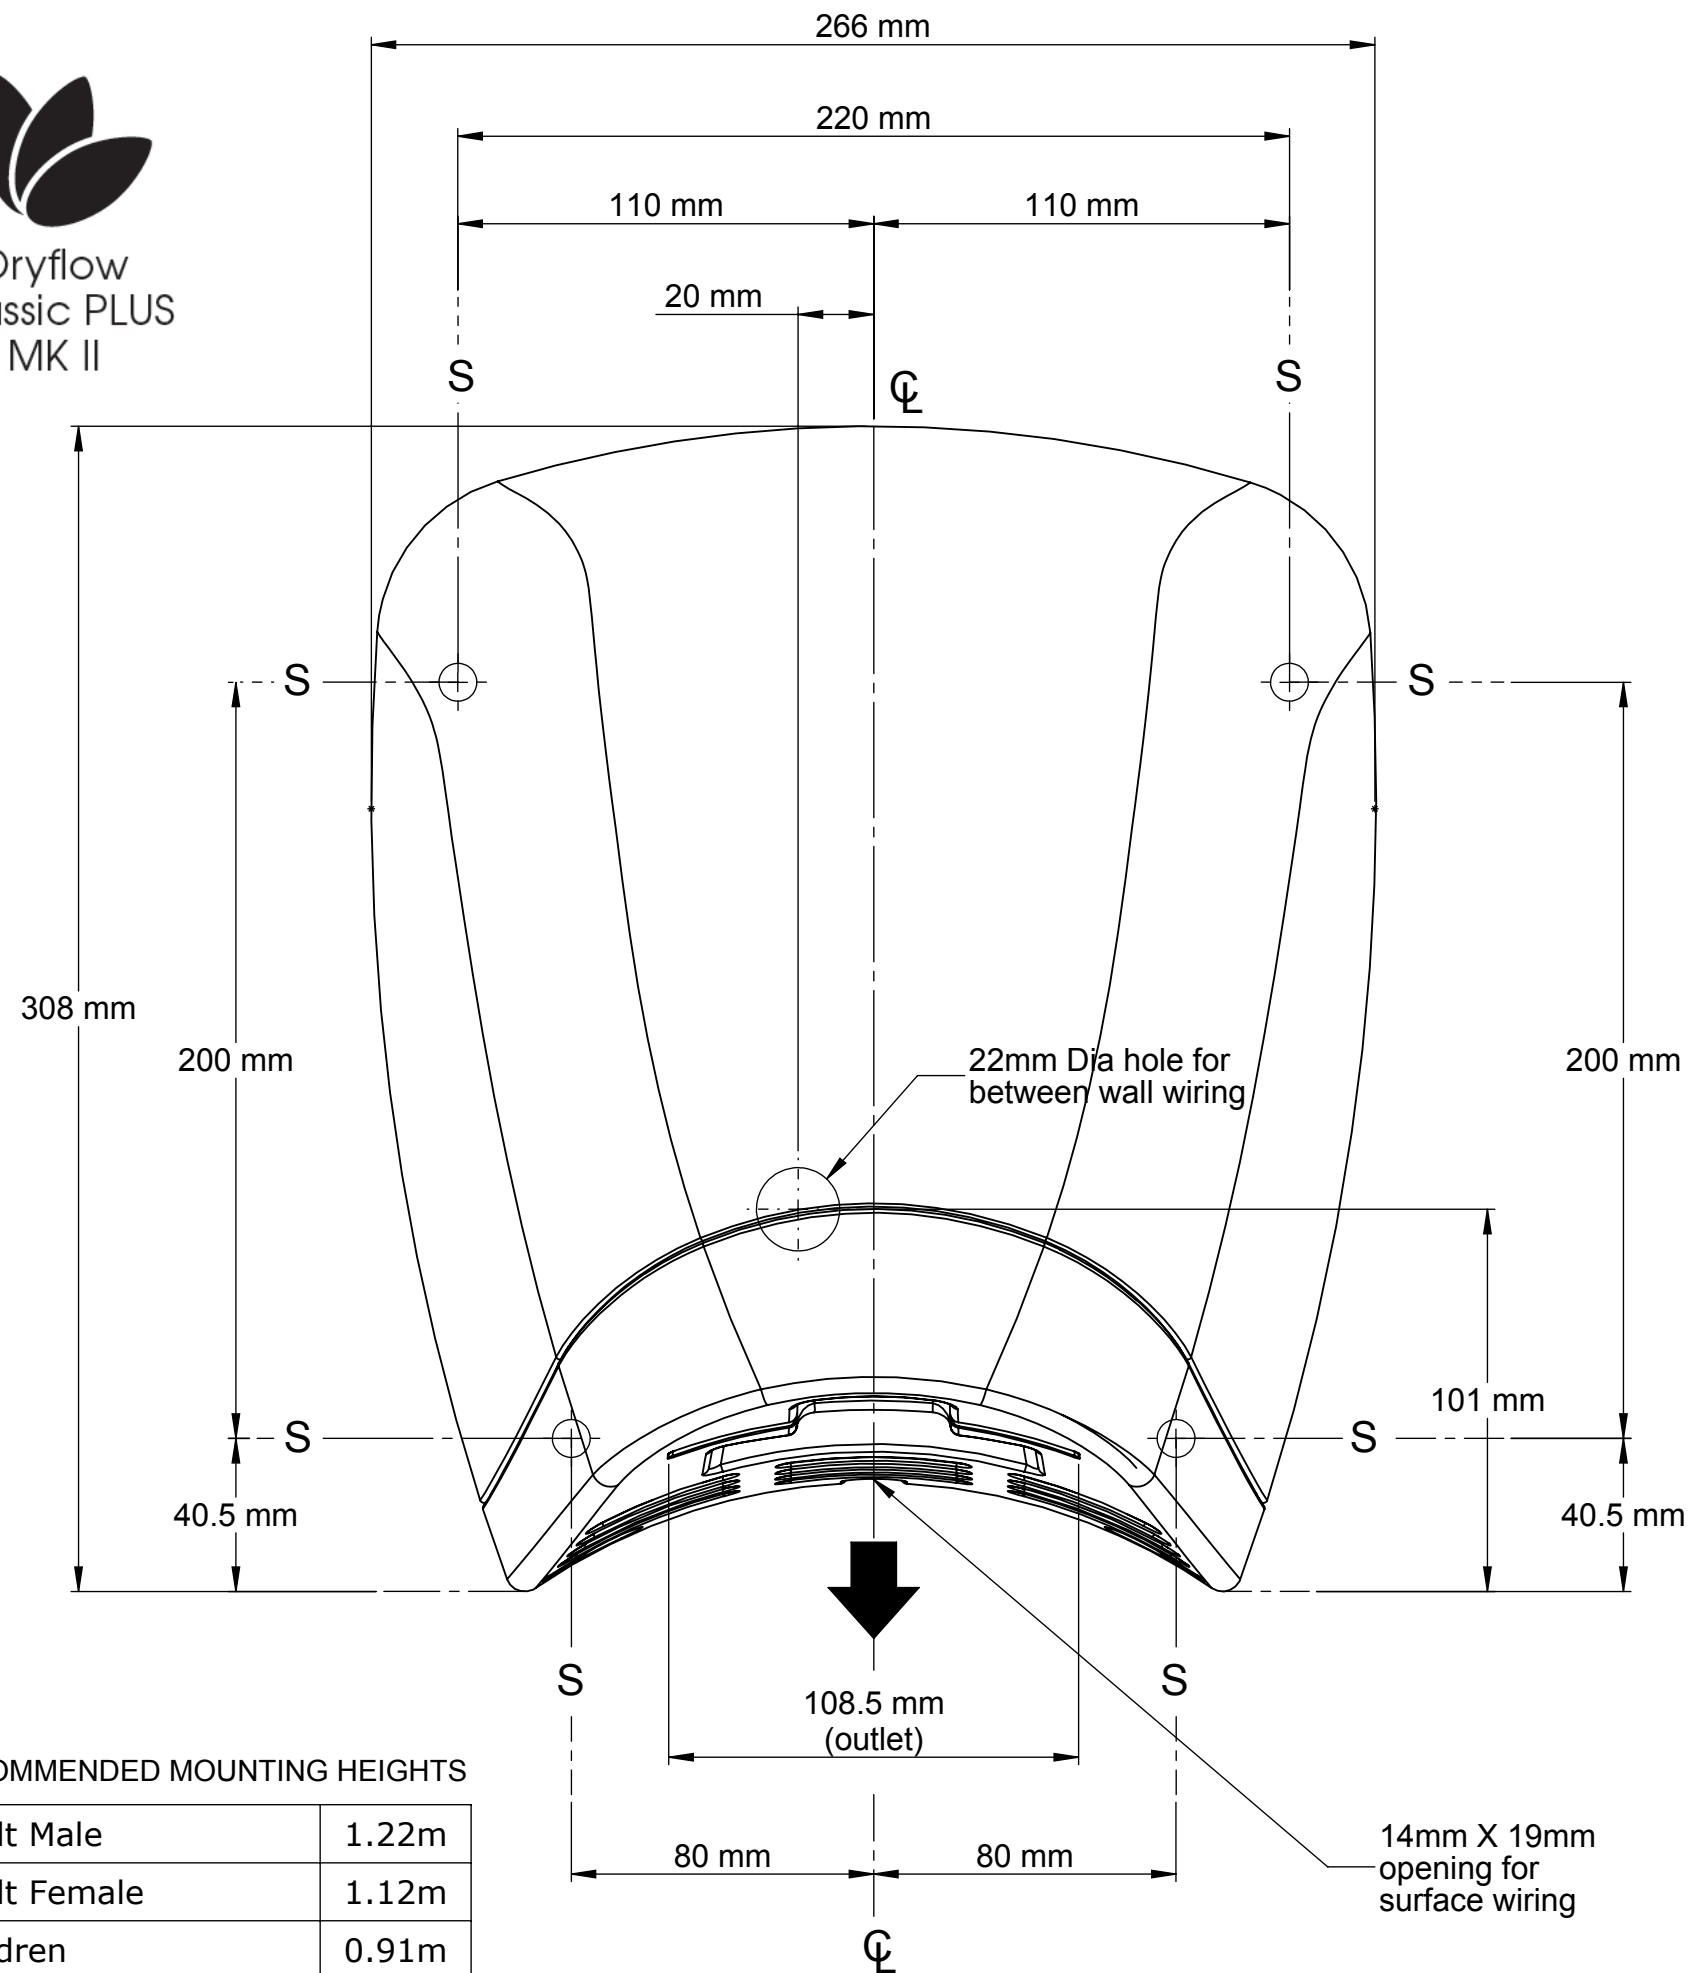

Dryflow
Classic PLUS
MK II

RECOMMENDED MOUNTING HEIGHTS

- Adult Male	1.22m
- Adult Female	1.12m
- Children	0.91m
- Disabled	0.91m

* Edge of mounting chassis to finish face of floor
(S = Screw)