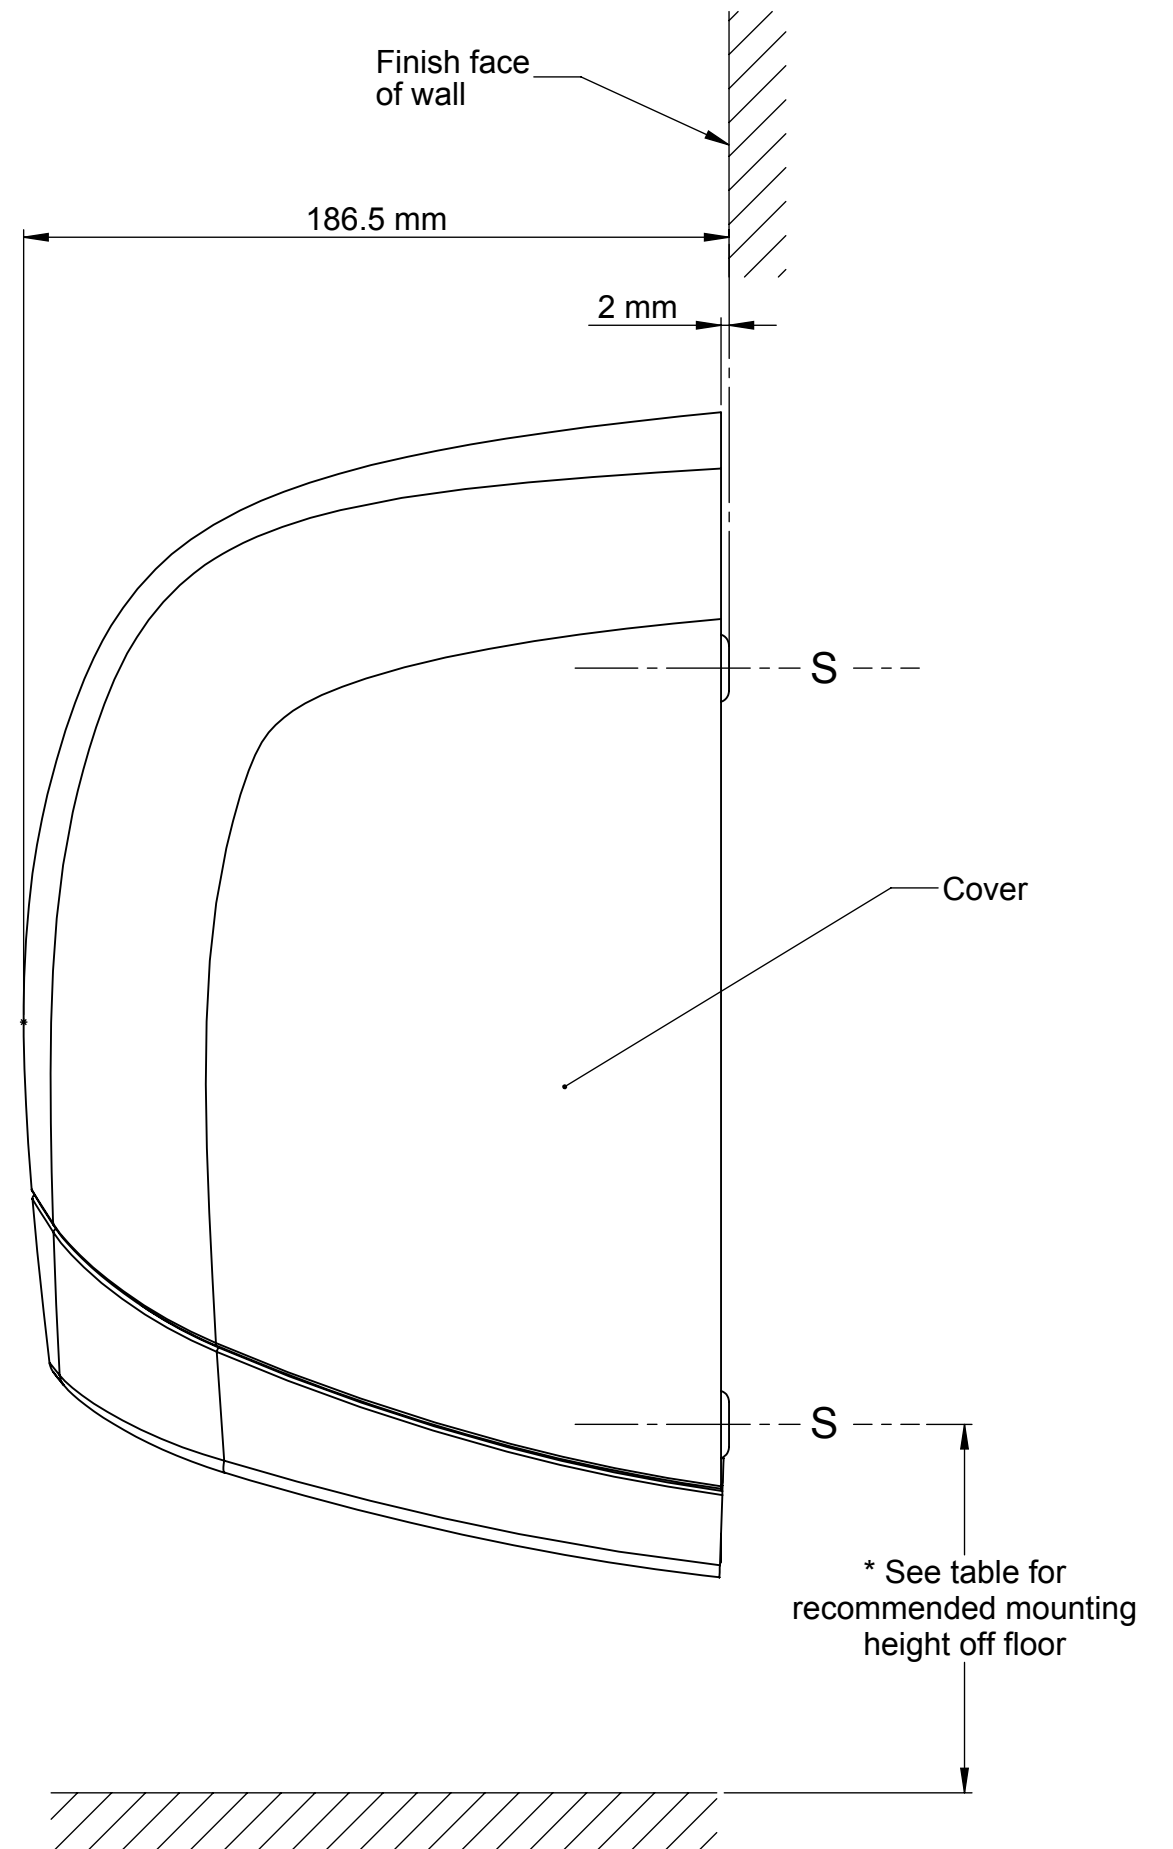

Dryflow
Classic PLUS
MK II

RECOMMENDED MOUNTING HEIGHTS

- Adult Male	1.22m
- Adult Female	1.12m
- Children	0.91m
- Disabled	0.91m

* Edge of mounting chassis to finish face of floor
(S = Screw)