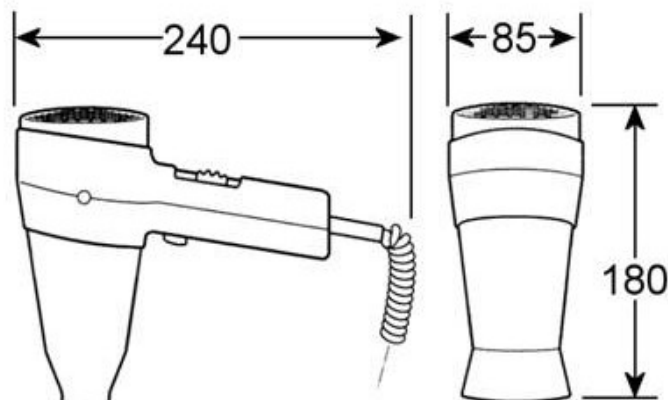

Spiral cable with fitted plug

Concentrator nozzle supplied

### Packing Details

Width – 18.5 cm

Height – 23.5 cm

Depth – 9 cm

Weight - 0.64 kg

**SWISS  MADE**

The manufacturer reserve the right to change specifications without prior notice