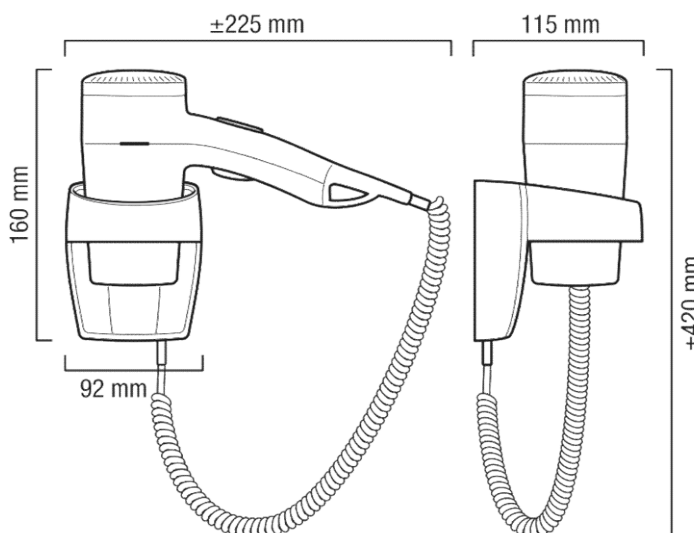

Intelligent

**The trusted independent experts for hand dryers
and washrooms since 2012.**

Order Code:

EPAVEX
(554.01/038B)

Executive 1200 White / wall mounted

**SAFETY
SWITCH**
PRESS & HOLD
TO OPERATE

ECO-FRIENDLY

Features

Ripple wire security heating element.
Safety Switch – press & hold to operate
Eco-friendly
One air temperature setting
One air-flow setting
1200 watts
220 / 240v 50/60Hz
Concentrator nozzle
Wall holder (without on/off switch)

Packing Details

Width – 23.5 cm
Height – 18.5 cm
Depth - 9 cm
Weight - 0.58 kg

SWISS  **MADE**

The manufacturer reserve the right to change specifications without prior notice