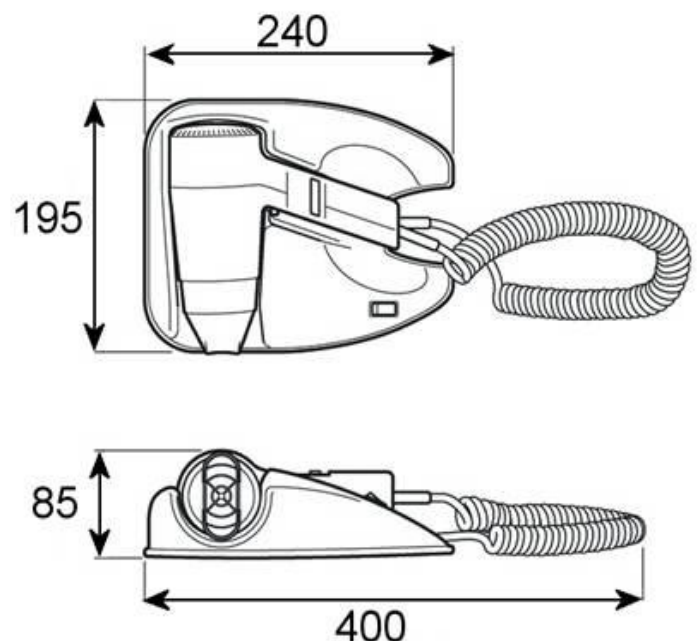

### Packing Details

Width - 24 cm

Height - 27 cm

Depth - 11 cm

Weight - 1.01 kg

**SWISS  MADE**

The manufacturer reserve the right to change specifications without prior notice