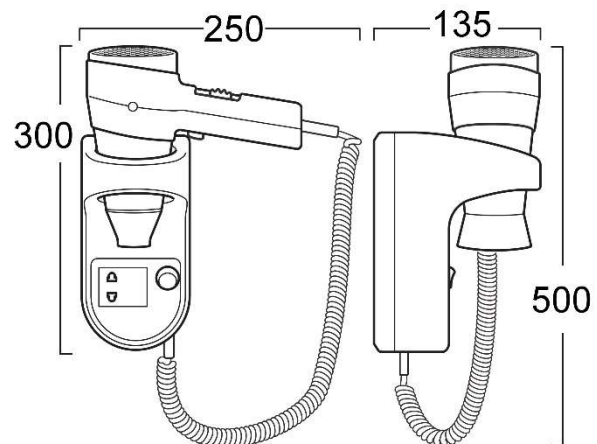

Intelligent

**The trusted independent experts for hand dryers
and washrooms since 2012.**

Order Codes:

EPAVAW-S

542.06/032.05

Valera Action wall mounted with shaver socket

**SAFETY
SWITCH**
PRESS & HOLD
TO OPERATE

**SECURITY
SHAVER
SOCKET**

**110-120 V
220-240 V**

EU Socket

Features

- Ripple wire security heating element
- Safety Switch – press & hold to operate
- Shaver socket 110-120v & 220-240v
- Safety isolating transformer
- Three air temperature settings
- Two air-flow settings
- Cool button
- 1600 watts
- 220 / 240v 50/60Hz
- Concentrator nozzle supplied
- Shaver adaptors available if required.

Packing Details

- Width - 24 cm
- Height – 23.5 cm
- Depth – 10.5 cm
- Weight – 1.4 kg

SWISS  **MADE**

The manufacturer reserve the right to change specifications without prior notice