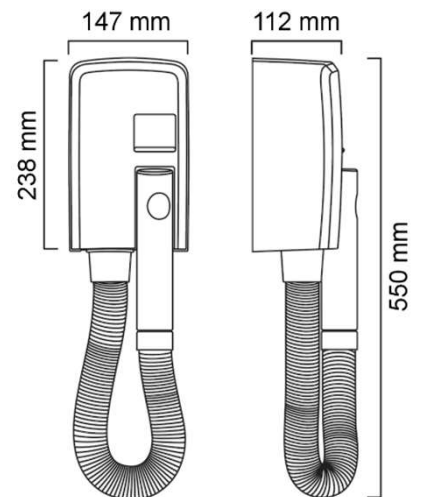

Intelligent

**The trusted independent experts for hand dryers
and washrooms since 2012.**

Order Codes:

EPANB8 – Hotello SUPER 1500w in white
/ hotel / leisure centre use
(832.10/T)

Valera Hotello SUPER 1500W

suitable for hotel and more demanding locations such as leisure centres

Features

- Eco-friendly
- Long life ENDURO BLDC motor up to 10,000 hours
- Automatic start when the handgrip is removed from its holder
- Super safe / IP34 rating
- 8 min. automatic safety timer
- Very easy installation
- Cool touch
- 1500 watts
- 220 / 240v 50/60Hz
- 1.2 metre extendable hose

Packing Details

- Width – 16.5 cm
- Height - 47 cm
- Depth - 14 cm
- Weight - 1.81 kg

Hotello replacement order code:

SPAHO1 – replacement hose – white

SPAHO2 – replacement hose - black

SWISS + MADE

The manufacturer reserve the right to change specifications without prior notice