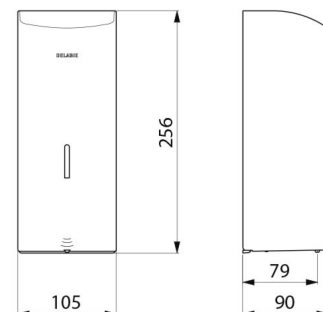

## TECHNICAL CHARACTERISTICS

Wall-mounted electronic liquid soap dispenser, 1 litre - Ref. 512066BK

Supply	6 x AA batteries
Technology	Infrared sensor
Height	256mm
Depth	90mm
Width	105mm
Volume	1 litre tank
Thickness	1mm
Finish	Matte black 304 stainless steel
Norms	