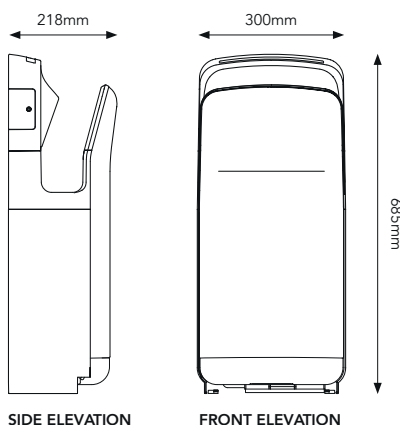

Recommended
300+
uses a day

Dry Time Range
10-12
seconds

Guarantee
7
years

Dries possible per £1	3,333
Electrical Supply Voltage	230 - 240 V
Electrical Supply Frequency	50/60 Hz
Expected Motor Life	2000 Hours
Rated Power	0.75 kW - 1.85 kW
Approx. Watt-Hours per Dry	2.5 - 5.14 Wh (Intelligent heating system & adjustable motor speed)
Heater Element Power	0.9 kW
Operating Sound Level	70 dB
Motor Speed	20,000 RPM
Air Speed	213 MPH
Operating Temperature Range	At ambient temp (24°C) – 40°C
Motor Cut off Time	30 seconds
Motor Class	Class I
Materials	ABS
Weight	9.5 kg
Finishes Available & Codes	Silver (JF1G)
IP Rating	IPX4
Cable Entry Point	Rear, with access available from bottom
Certifications and Awards	CE, UL, ROHS, Quiet Mark