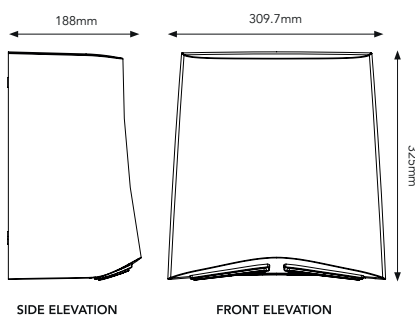

Recommended
101-300
uses a day

Dry Time Range
10-15
seconds

Guarantee
5
years

Dries possible per £1	3,333
Electrical Supply Voltage	220 - 240 V
Electrical Supply Frequency	50/60 Hz
Expected Motor Life	1500 Hours
Rated Power	0.6 kW - 2 kW (Internal on/off heater switch & adjustable motor speed)
Approx. Watt-Hours per Dry	2.5 - 8.33 Wh
Heater Element Power	1.2 kW
Operating Sound Level	70 - 74,5 dB
Motor Speed	24,000 RPM
Air Speed	201 MPH
Operating Temperature Range	At ambient temp (20°C) - 40°C
Motor Cut off Time	60 seconds
Motor Class	Class I
Materials	Grade 304 stainless steel cover
Weight	5.9 kg
Finishes Available & Codes	White (DFVP01) Brushed Satin (DFVP02)
IP Rating	IPX1
Cable Entry Point	Rear, with access available from bottom
Certifications and Awards	CE, ROHS, Quiet Mark