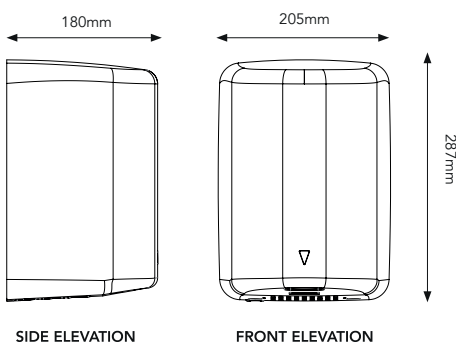

Recommended  
**300+**  
uses a day

Dry Time Range  
**10-12**  
seconds

Guarantee  
**7**  
years

Dries possible per £1	3,571
Electrical Supply Voltage	230 - 240 V
Electrical Supply Frequency	50/60 Hz
Expected Motor Life	3000 Hours
Rated Power	0.35 kW - 1.6 kW
Approx. Watt-Hours per Dry	2.33 - 4.44 Wh
Heater Element Power	0.9 kW
Operating Sound Level	77 dB
Motor Speed	18000 RPM
Air Speed	224 MPH
Operating Temperature Range	Motor Thermal Protection auto resetting at 105°C
Motor Cut off Time	60 seconds
Motor Class	Class I
Materials	Stainless steel
Weight	5.8 kg
Finishes Available & Codes	White (TF01) Polished Chrome (TF02) Brushed Satin (TF03)
IP Rating	IP23
Cable Entry Point	Rear, with access available from bottom
Certifications and Awards	CE, UL, TUV/GS Approved, ETL