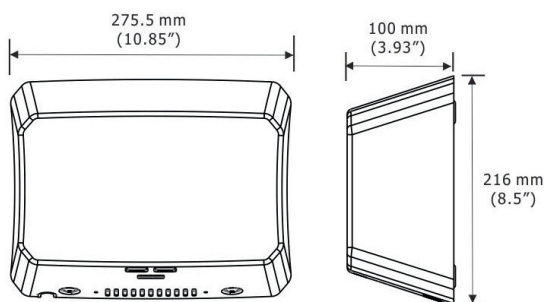

Intelligent

**The trusted independent experts for hand dryers
and washrooms since 2012.**

Dryflow

Dryflow® Slimline

- Compact with 10cm depth
- Internal on / off heater switch
- Adjustable motor speed
- Dual air outlet
- Vandal resistant
- Low noise
- Energy efficient

Recommended
101-300
uses a day

Dry Time
15
seconds

Guarantee
5
years

Dries possible per £1	3,571
Electrical Supply Voltage	220 - 240 V
Electrical Supply Frequency	50/60 Hz
Expected Motor Life	1500 Hours
Rated Power	0.35kW - 1 kW (Internal on/off heater switch & adjustable motor speed)
Approx. Watt-Hours per Dry	2.33 - 4.17 Wh
Heater Element Power	0.5 kW
Operating Sound Level	73 - 78 dB
Motor Speed	29000 RPM
Air Speed	183 MPH
Motor Cut off Time	60 seconds
Motor Class	Class I
Materials	Epoxy steel, stainless steel
Weight	3.8 kg
Finishes Available & Codes	White (DFS01) Polished Chrome (DFS02)
IP Rating	IP24
Cable Entry Point	Rear, with access available from bottom
Certifications and Awards	CE, UL, ROHS, GS, LVD, EMC, CB, Greenspec