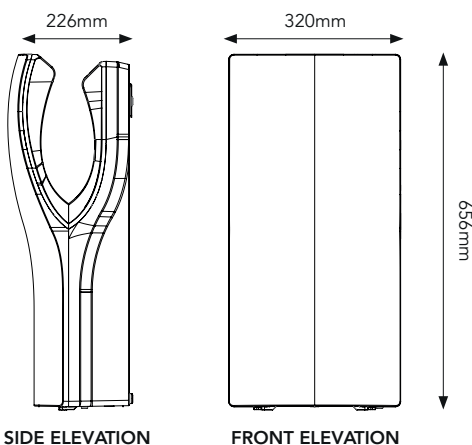

Recommended  
**300+**  
uses a day

Dry Time Range  
**10-15**  
seconds

Guarantee  
**5**  
years

Dries possible per £1	4,761
Electrical Supply Voltage	220 - 240 V
Electrical Supply Frequency	50/60 Hz
Expected Motor Life	3000 Hours
Rated Power	0.42 kW - 1.5kW
Approx. Watt-Hours per Dry	1.75 - 4.17 Wh (Internal on / off heater switch & adjustable motor speed)
Heater Element Power	0.4 kW
Operating Sound Level	62 – 72 dB
Motor Speed	32,000 RPM
Air Speed	260 MPH
Operating Temperature Range	At ambient temp (21°C) – 33°C
Motor Cut off Time	30 seconds
Motor Class	Class I
Materials	ABS
Weight	8.3 kg
Finishes Available & Codes	Silver (DF01G) White (DF01W) Black (DF01B)
IP Rating	IPX4
Cable Entry Point	Rear, with access available from bottom
Certifications and Awards	CE, CB, EMC, EAC, GS, UL, ROHS, G-Mark, Building Green