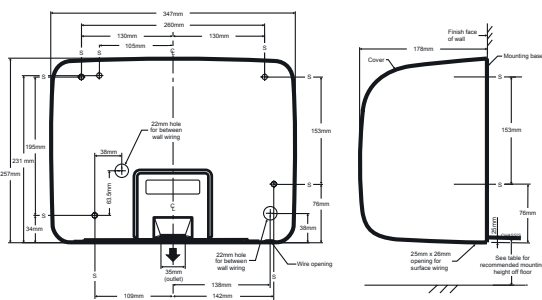

Recommended
1000
uses a day

Dry Time
18
seconds

Guarantee
7
years

Dries possible per £1	1,190
Electrical Supply Voltage	230-240 V
Electrical Supply Frequency	50/60 Hz
Expected Motor Life	17,000 Hours
Rated Power	1.4kW
Approx. Watt-Hours per Dry	7 Wh
Heater Element Power	1.25 kW
Operating Sound Level	72-73 dB(A)
Motor Speed	7100 RPM
Air Speed	100 MPH
Operating Temperature Range	At ambient temp (20°C) - 55°C
Motor Cut off Time	90 seconds
Motor Class	Class E
Materials	Die-cast aluminium
Weight	5.4 kg
Finishes Available & Codes	White (DF06W) Polished chrome (DF06)
IP Rating	IP23
Cable Entry Point	Rear entry with access available from bottom
Certifications and Awards	CE