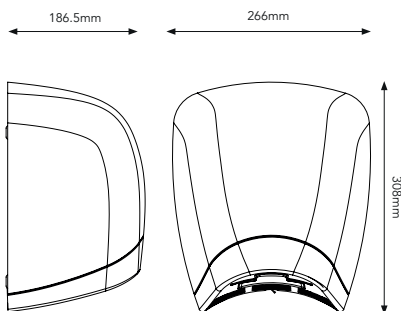

Recommended
1000
uses a day

Dry Time
15
seconds

Guarantee
7
years

SIDE ELEVATION

FRONT ELEVATION

Dries possible per £1	1,428
Electrical Supply Voltage	230 - 240 V
Electrical Supply Frequency	50/60 Hz
Expected Motor Life	17000 Hours
Rated Power	0.95 kW
Approx. Watt-Hours per Dry	5.83 Wh
Heater Element Power	1.25 kW
Operating Sound Level	72 dB
Motor Speed	7100 RPM
Air Speed	100 MPH
Operating Temperature Range	At ambient temp (20°C) – 55°C
Motor Cut off Time	90 seconds
Motor Class	Class E
Materials	Die-cast aluminium
Weight	4.6 kg
Finishes Available & Codes	Polished Chrome (DF06M2) White (DF06M2W)
IP Rating	IP23
Cable Entry Point	Rear or bottom
Certifications and Awards	CE