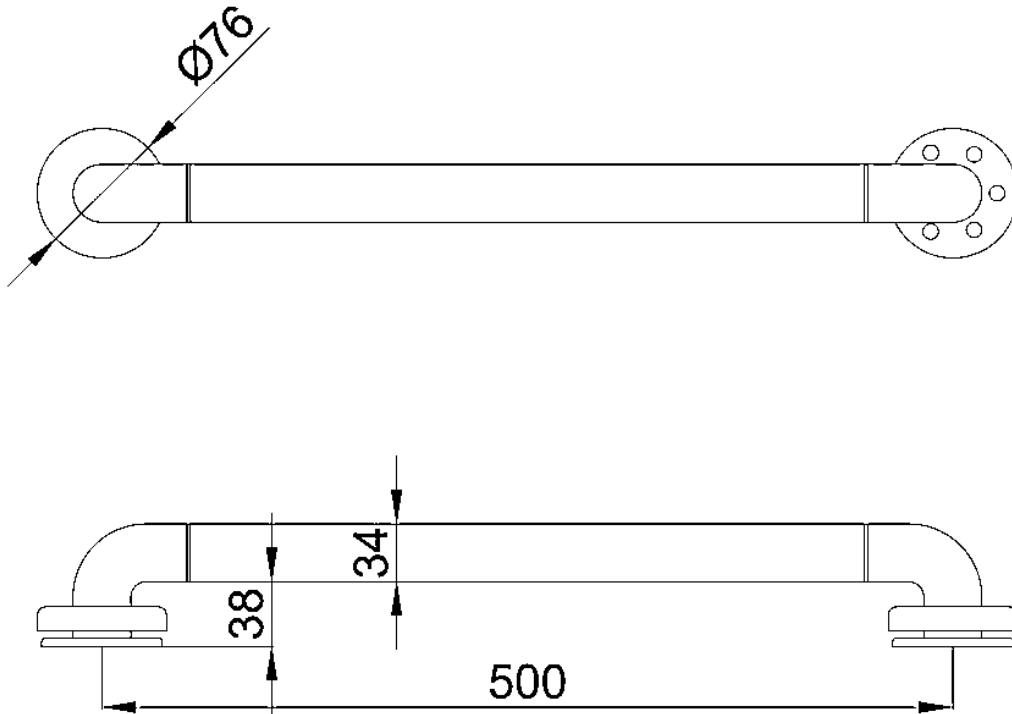

ABS coated straight grab rail

- Straight grab bar.
- Suitable for support at wash basin, wc-bidet, showers and bathtubs.
- Designed for bathrooms adapted to disabled.

TECHNICAL DATA

- Made of antibacterial white ABS coated aluminium.
- Wall supports made of AISI 304 stainless steel with white antibacterial white ABS covers.
- Length: 500 mm.
- Bar Ø 34 mm.
- Recommended installation height: 70-75 cm from finished floor.

SUGGESTED TEXT FOR PRESCRIPTION

Straight grab bar. Made of antibacterial white ABS coated aluminium. Wall supports made of AISI 304 stainless steel with antibacterial white ABS covers. Length: 500 mm.

TECHNICAL DRAWING

DIMENSIONS IN mm