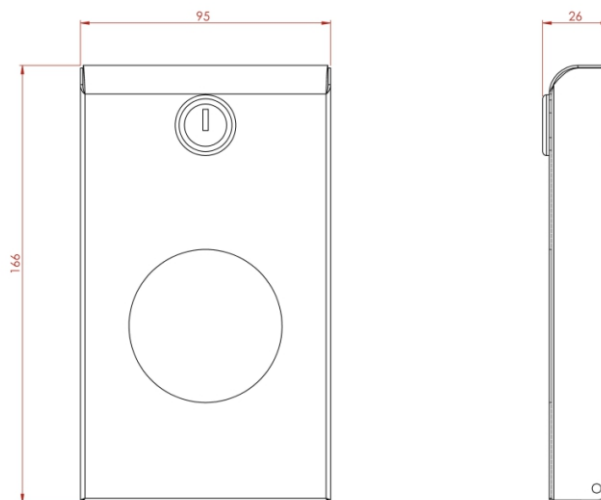

IFS009MBS Brushed Stainless Sanitary Bag Dispenser

Product Features:

- Dispenses Sanitary Bags
- Brushed Stainless Steel
- 304L Grade Stainless Steel / 240g
- Key Lockable

Manufactured in the UK

This stylish and high quality sanitary bag holder has non-intrusive extra slim design. The brushed stainless steel hygienic sanitary bag dispenser will improve the hygiene and appeal of any washroom. Providing sanitary disposal bags prevents drain blockage by sanitary products and helps keep environments ultra-clean.

Made in a quality brushed stainless steel finish.

Product Dimensions:

Height: 166mm Width: 95mm Depth: 26mm Weight: 0.3Kg Capacity: x1 Pack