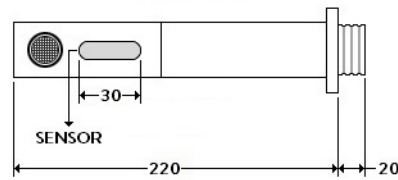

# TECHNICAL DATA SHEET

BRAND: AQUAZONE

AQUAECO ROUND CONCEALED INFRA-RED BASIN TAP CP

SIDE VIEW

FRONT VIEW

BOTTOM VIEW

## PRODUCT DATA

Range	: AQUAECO
Product code	: AQE-ECO-I305-CP
Finish/Colour	: CHROME
Product type	: INFRARED TAP
Material	: BRASS
Connection Size	: 1/2"
Water pressure	: 0.2-5 Bar
RMP	: 1.0 BAR MP