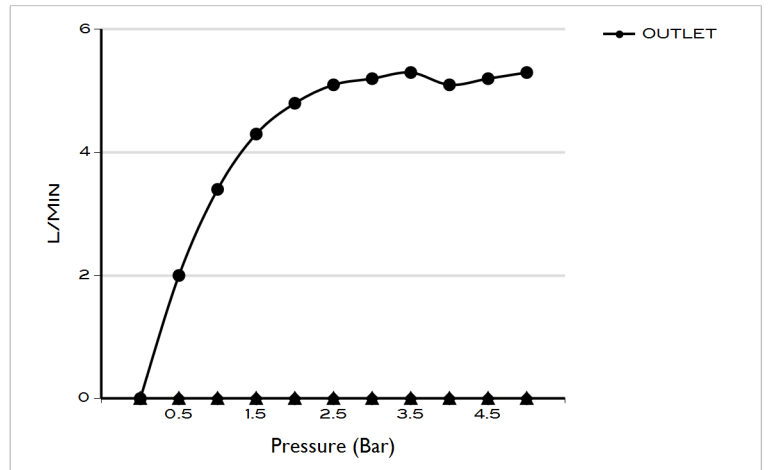

# TECHNICAL DATA SHEET

BRAND: AQUAZONE

AQUAECO ROUND CONCEALED INFRA-RED BASIN TAP CP

SIDE VIEW

FRONT VIEW

BOTTOM VIEW

## PRODUCT DATA

Range	: AQUAECO
Product code	: AQE-ECO-I305-CP
Finish/Colour	: CHROME
Product type	: INFRARED TAP
Material	: BRASS
Connection Size	: 1/2"
Water pressure	: 0.2-5 Bar
RMP	: 1.0 BAR MP