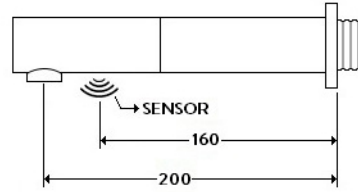

# TECHNICAL DATA SHEET

BRAND: AQUAZONE

AQUAECO ROUND CONCEALED INFRA-RED BASIN TAP CP

SIDE VIEW

FRONT VIEW

BOTTOM VIEW

## PRODUCT DATA

Range	: AQUAECO
Product code	: AQE-ECO-I305-CP
Finish/Colour	: CHROME
Product type	: INFRARED TAP
Material	: BRASS
Connection Size	: 1/2"
Water pressure	: 0.2-5 Bar
RMP	: 1.0 BAR MP