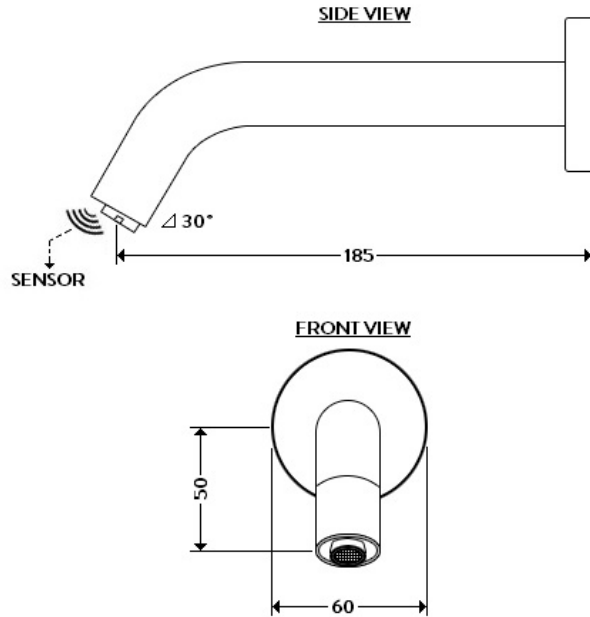

# TECHNICAL DATA SHEET

BRAND: AQUAZONE

AQUAECO CONCEALED INFRA-RED BASIN TAP CP

## PRODUCT DATA

Range	: AQUAECO
Product code	: AQE-ECO-I307-CP
Finish/Colour	: CHROME
Product type	: INFRARED TAP
Material	: BRASS
Connection Size	: 1/2"
Water pressure	: 0.2-5 Bar
RMP	: 1.0 BAR MP