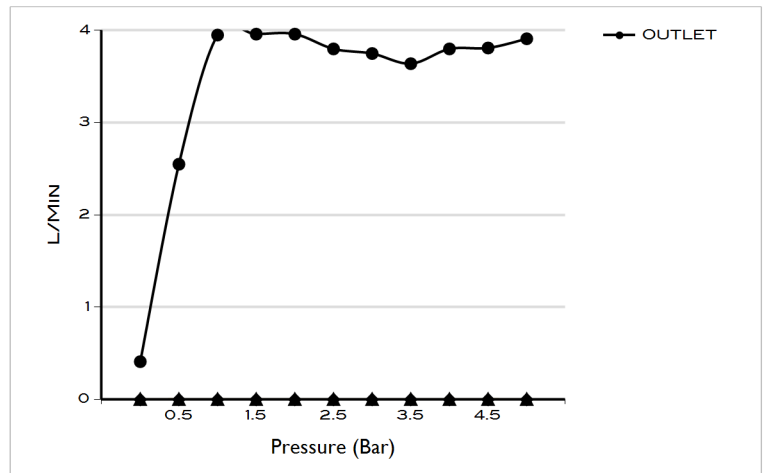

# TECHNICAL DATA SHEET

BRAND: AQUAZONE

AQUAECO CONCEALED INFRA-RED BASIN TAP CP

## PRODUCT DATA

Range	: AQUAECO
Product code	: AQE-ECO-I307-CP
Finish/Colour	: CHROME
Product type	: INFRARED TAP
Material	: BRASS
Connection Size	: 1/2"
Water pressure	: 0.2-5 Bar
RMP	: 1.0 BAR MP