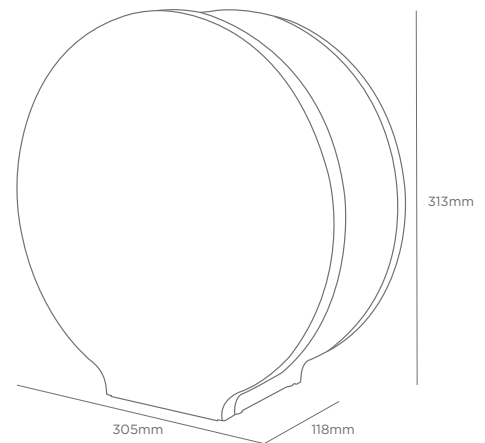

## IFS1056 Prestige Jumbo Toilet Roll Dispenser

The Prestige Jumbo roll dispenser is a high quality product designed to fit standard core sizes for jumbo rolls up to 300 mm diameter (2 ply). The fully stainless steel construction provides extra protection against vandalism and is ideal for heavy traffic washrooms.

### Technical Description

AISI 304 brushed stainless steel dispenser with interchangeable inner core 40mm and 72mm. Wall mounted by fixing through solid stainless steel back plate. Key lockable with front opening to provide easy access for replenishment. Smooth folded edges to eliminate sharp areas. Paper view indicator slit to show when new roll is required.

### Dimensions

### Key Features

- Weight: 1.90Kg
- Capacity: 1 x Jumbo roll up to 300mm diameter
- Material: 304 stainless steel
- 40mm or 72mm core sizes
- Key lock
- level indicator