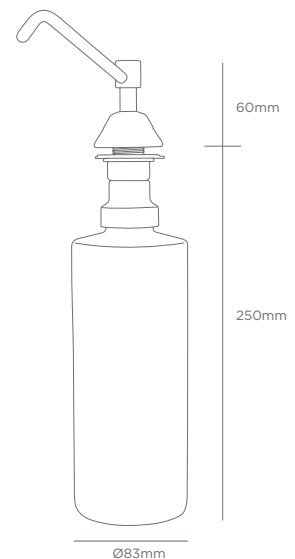

IFS739-100/127 Prestige Vanity Top Soap Dispensers

These dispensers are recommended for washroom basin tops, kitchen counter tops, bath sides and hair salon tops. They offer a discrete and elegant alternative to wall mounted dispensers. Minimum space is required, yet the 1000ml container is suitable for high use washrooms. The spout can be positioned to hang into wash basins and avoid soap residue on surfaces, the spout will not rotate once installed. Hard wearing and corrosion resistant materials ensure a long product life.

Technical Description

AISI 304 polished chrome spout with brass housing fits above counter top, the 1000ml capacity polypropylene container is concealed under the counter top. The dispenser requires a 25mm hole drilled through surface. Press-down, spring-loaded pump mechanism delivers single 2ml shot of liquid soap. Refill access is through a special key that allows the piston and spout to be removed enabling easy, above the counter filling. Two spout lengths available 100mm and 127mm.

Dimensions

Above counter:
60mm.
Under counter:
250mm.
Spout length:
100mm or 127mm

Detail

Key Features

- Weight: 0.38Kg
- Capacity: 1000ml
- Refillable with liquid soaps
- Top opening for refill
- Material: 304 Heavy duty stainless steel spout and chrome plated brass housing and piston
- High quality drip-free pump
- Elegant and prestigious design
- Minimal space required