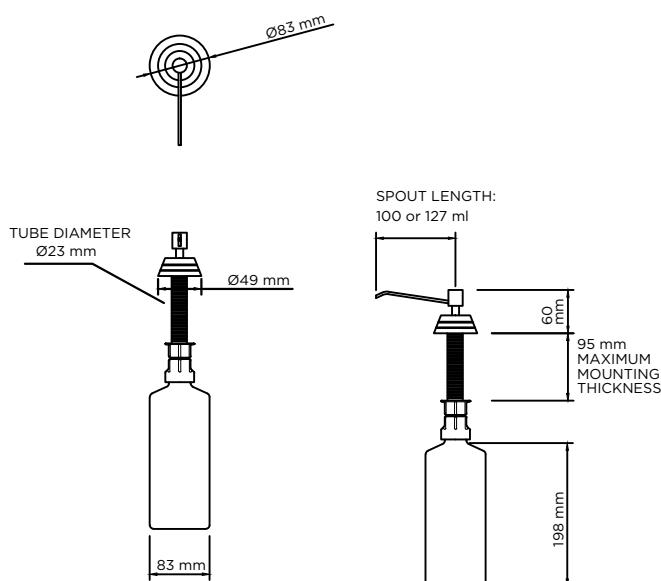

IFS739-100/127 Prestige Vanity Top Soap Dispensers

These dispensers are recommended for washroom basin tops, kitchen counter tops, bath sides and hair salon tops. They offer a discrete and elegant alternative to wall mounted dispensers. Minimum space is required, yet the 1000ml container is suitable for high use washrooms. The spout can be positioned to hang into wash basins and avoid soap residue on surfaces, the spout will not rotate once installed. Hard wearing and corrosion resistant materials ensure a long product life.

Technical Description

AISI 304 polished chrome spout with brass housing fits above counter top, the 1000ml capacity polypropylene container is concealed under the counter top. The dispenser requires a 25mm hole drilled through surface. Press-down, spring-loaded pump mechanism delivers single 2ml shot of liquid soap. Refill access is through a special key that allows the piston and spout to be removed enabling easy, above the counter filling. Two spout lengths available 100mm and 127mm.

Dimensions

Above counter:
60mm.
Under counter:
250mm.
Spout length:
100mm or 127mm

Detail

Key Features

- Weight: 0.38Kg
- Capacity: 1000ml
- Refillable with liquid soaps
- Top opening for refill
- Material: 304 Heavy duty stainless steel spout and chrome plated brass housing and piston
- High quality drip-free pump
- Elegant and prestigious design
- Minimal space required