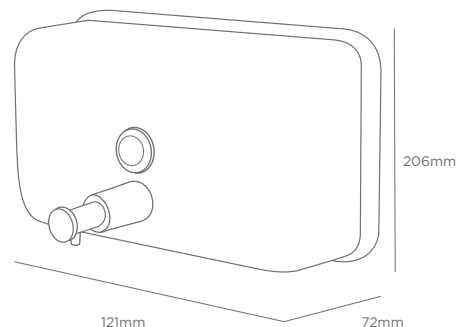

## IFS1024 Prestige 1200ml Horizontal Soap Dispenser

The Prestige horizontal soap dispenser in a brushed/satin finish has a 1200ml capacity with a non-drip, one shot action that is ideal for heavy traffic washrooms due to its durability and vandal resistance. The soap dispenser is designed for direct pour in liquid soap, simply unlock the spring-loaded lid with the custom-made key and fill directly into the reservoir. Internal fastening of the soap dispenser to locking wall bracket ensures maximum protection against vandalism and theft.

### Technical Description

AISI 304 Horizontal brushed/satin stainless steel wall mounted 1200ml capacity soap dispenser with wall bracket and locking system. Internal grub screw attaches dispenser to wall bracket. Spring loaded and lockable lid provides access for refilling. Stainless Steel, spring loaded pump with glass eye level indicator.

### Dimensions

### Key Features

- Weight: 0.72Kg
- Capacity: 1200ml
- Material: 304 (1.2mm gauge) stainless steel outer
- Key Lock
- For liquid bulk soaps only
- Glass level indicator
- Easy and secure, concealed installation
- 1.5ml per shot delivery