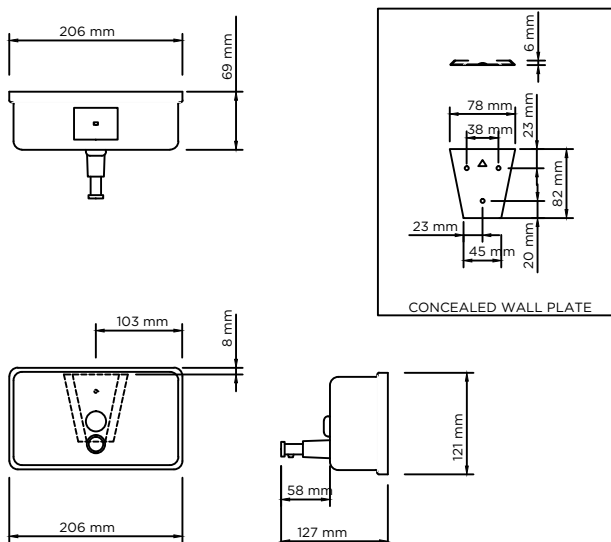

## IFS1024 Prestige 1200ml Horizontal Soap Dispenser

The Prestige horizontal soap dispenser in a brushed/satin finish has a 1200ml capacity with a non-drip, one shot action that is ideal for heavy traffic washrooms due to its durability and vandal resistance. The soap dispenser is designed for direct pour in liquid soap, simply unlock the spring-loaded lid with the custom-made key and fill directly into the reservoir. Internal fastening of the soap dispenser to locking wall bracket ensures maximum protection against vandalism and theft.

### Technical Description

AISI 304 Horizontal brushed/satin stainless steel wall mounted 1200ml capacity soap dispenser with wall bracket and locking system. Internal grub screw attaches dispenser to wall bracket. Spring loaded and lockable lid provides access for refilling. Stainless Steel, spring loaded pump with glass eye level indicator.

### Dimensions

### Key Features

- Weight: 0.72Kg
- Capacity: 1200ml
- Material: 304 (1.2mm gauge) stainless steel outer
- Key Lock
- For liquid bulk soaps only
- Glass level indicator
- Easy and secure, concealed installation
- 1.5ml per shot delivery