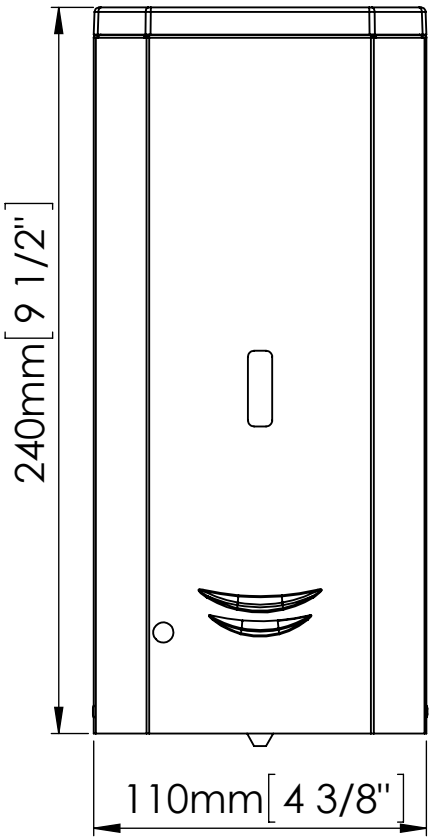

Code	Finish	Pump type
IFSDJ0037A	White epoxy	Soap
IFSDJ0037AB	Black epoxy	
IFSDJ0037AC	Polished Chrome	
IFSDJ0037ACS	Brushed Satin	

Material: AISI 304

**Sensor operated soap dispenser - 1liter**

Date: 05/08/2016