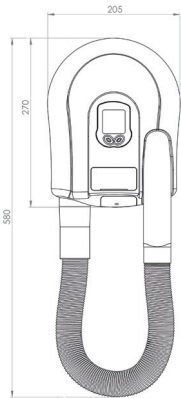

Topaz

1.5 kW Digital Hair Dryer

p. 76

Usage

Designed for hotels and similar light commercial applications. Not suitable for heavy usage applications such as public swimming baths and sports facilities.

Features and Benefits

- Automatic hair dryer switching on when the handgrip is removed from the holder
- Ideal for hotel room en-suites where vandalism is unlikely
- Five selectable heat settings, 60°C default air temperature
Constant temperature between 40°C and 80°C
- LCD display screen
- Extendable hose (up to 1.5m)
- Incorporates shaver socket
- IP24 splashproof
- Wall mounted

Product Code	Finish	Power (kW)	Heat Settings	Air Volume (m ³ /h)
HD15015	White	1.5	5	87

Outer Casing

White ABS

Operation

The hair dryer will start automatically when the nozzle is removed from the base and stop when it is replaced.

Cable pre-wired (1.25m), entry in the middle of the base of the unit.

Approvals

CE

Standard Warranty

1 year parts or replacement warranty.

Product Code	Height (mm)	Width (mm)	Depth (mm)	Weight (kg)
Excluding Hose	270	205	110	2.3
Including Hose	580	205	110	2.3