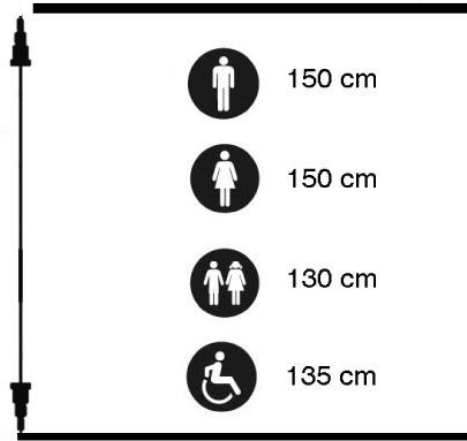

### Technical Specifications

<b>Voltage</b>	220- 240 V
<b>Frequency</b>	50/60 Hz
<b>Electrical Isolation</b>	Class II
<b>Total power</b>	850 W
<b>Consumption</b>	3 A
<b>Motor power</b>	150 W
<b>Rpm</b>	15,000
<b>Heating element power</b>	700 W
<b>Dimensions</b>	510x196.5x138 mm
<b>Weight</b>	1.8 Kg
<b>Effective airflow</b>	40 m <sup>3</sup> /h (667 L/min)
<b>Air velocity</b>	79 Km/h
<b>Air temperature (10 cm distance/21°C)</b>	50°C
<b>Sound pressure <sup>(*)</sup> (at 2m)</b>	69 dBA
<b>Protection rating</b>	IP23
<b>Length of the hose</b>	800-2,000 mm

### Dimensions

Dimensions ± 4%

---

### Recommended heights distance from the floor

---