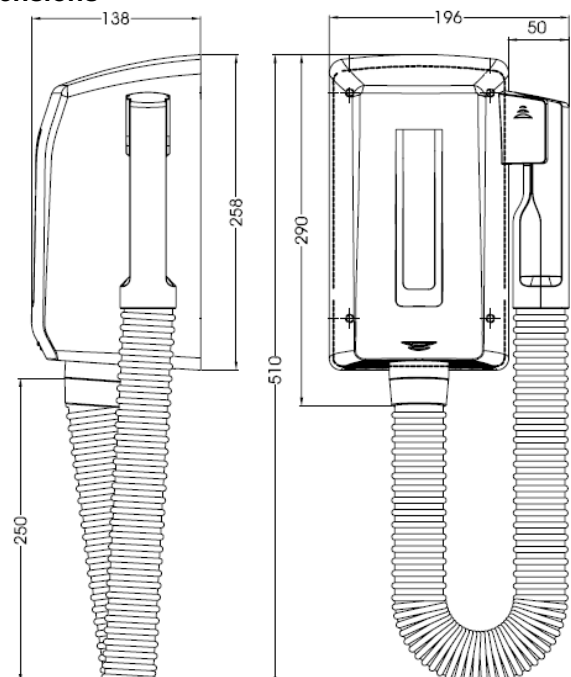

### General description

- Smartflow® hair dryer is a bathroom wall mounting hair dryer with a functional, robust and trendy design that blends into any space perfectly such as hotels, hospitals and elderly care centers.
- This powerful and long-lasting hair dryer is activated automatically when hand piece is removed from the main body and has a total power of 850 W.
- Silence and quick-drying. The hair dryer works efficiently thanks to a high speed and a powerful air flow, all of this with a low noise level and saving time and money.

### Components & materials

- **SC0004**: white ABS thermoplastic one-piece cover, 3 mm thick. Cover fixed to the base by means of 2 metal screws.
- Thermoplastic PP + talcum base plate, 3 mm thick with four Ø 6 mm holes for wall mounting.
- Universal brush motor, 15.000 rpm that includes a self-resetable thermal cut-off.
- 700 W heating element that includes a safety thermal cut-out.
- PP UL94-V0 helicoidal fan wheel.
- White handle, tube-handle adaptor and handle holder made in PBT (Polybutylene).
- Hose made in polyurethane with stretching springsteel spiral.
- White ABS support and fitting.

### Technical Specifications

<b>Voltage</b>	220- 240 V
<b>Frequency</b>	50/60 Hz
<b>Electrical Isolation</b>	Class II
<b>Total power</b>	850 W
<b>Consumption</b>	3 A
<b>Motor power</b>	150 W
<b>Rpm</b>	15,000
<b>Heating element power</b>	700 W
<b>Dimensions</b>	510x196.5x138 mm
<b>Weight</b>	1.8 Kg
<b>Effective airflow</b>	40 m <sup>3</sup> /h (667 L/min)
<b>Air velocity</b>	79 Km/h
<b>Air temperature (10 cm distance/21°C)</b>	50°C
<b>Sound pressure <sup>(*)</sup> (at 2m)</b>	69 dBA
<b>Protection rating</b>	IP23
<b>Length of the hose</b>	800-2,000 mm

### Dimensions

Dimensions ± 4%

---