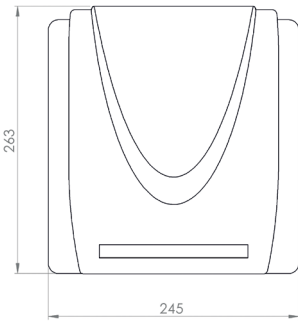

Product Code	Finish	Power (kW)	Sound Level (dB)	Dry Time (seconds)	Air Speed (m/s)
HD1800	Ivory White	1.8	73	25	18

Outer Casing
Die cast aluminium
Enamel coated

Heating Element
1600 W

Motor
200 W
Carbon brush
5600 RPM