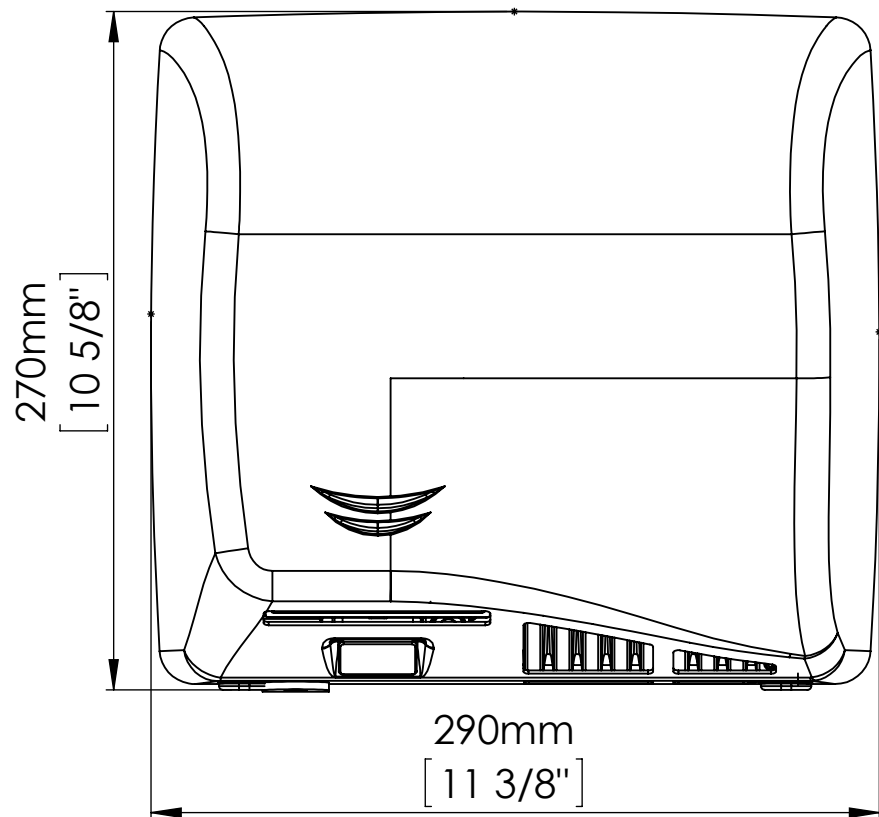

INTELLIGENT FACILITY SOLUTIONS

Electric Works, 3 Concourse Way, Sheffield, S1 2BJ

United Kingdom: +44 (0) 114 354 0047

Eire: +353 190 36387

sales@ihdryers.co.uk

www.intelligenthanddryers.com

Escala/Scale: 1:3
Dimensiones/Dimensions. ±4%