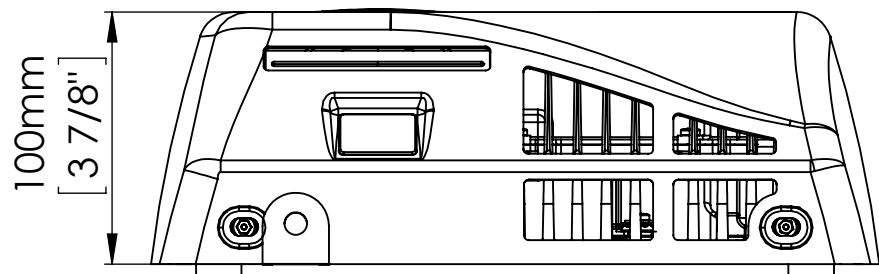

INTELLIGENT FACILITY SOLUTIONS

Electric Works, 3 Concourse Way, Sheffield, S1 2BJ

United Kingdom: +44 (0) 114 354 0047

Eire: +353 190 36387

sales@ihdryers.co.uk

www.intelligenthanddryers.com

Escala/Scale: 1:3
Dimensiones/Dimensions. ±4%