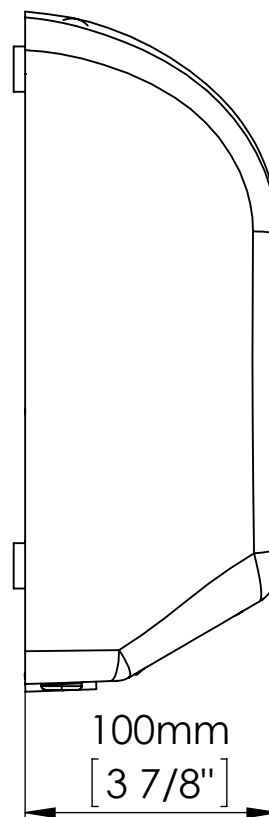

INTELLIGENT FACILITY SOLUTIONS

Electric Works, 3 Concourse Way, Sheffield, S1 2BJ

United Kingdom: +44 (0) 114 354 0047

Eire: +353 190 36387

sales@ihdryers.co.uk

www.intelligenthanddryers.com

Escala/Scale: 1:3
Dimensiones/Dimensions. ±4%

secadora de manos accionamiento automático speedflow
speedflow sensor operated hand dryer

Ref. / Code	Material	Acabado / Finish
M17A	Acero / Steel	Epoxi blanco / White epoxy
M17AB		Epoxi negro / Black epoxy
M17AC	Acero Inox AISI304 AISI304 stainless steel	Brillante / Bright
M17ACS		Satinado / Satin