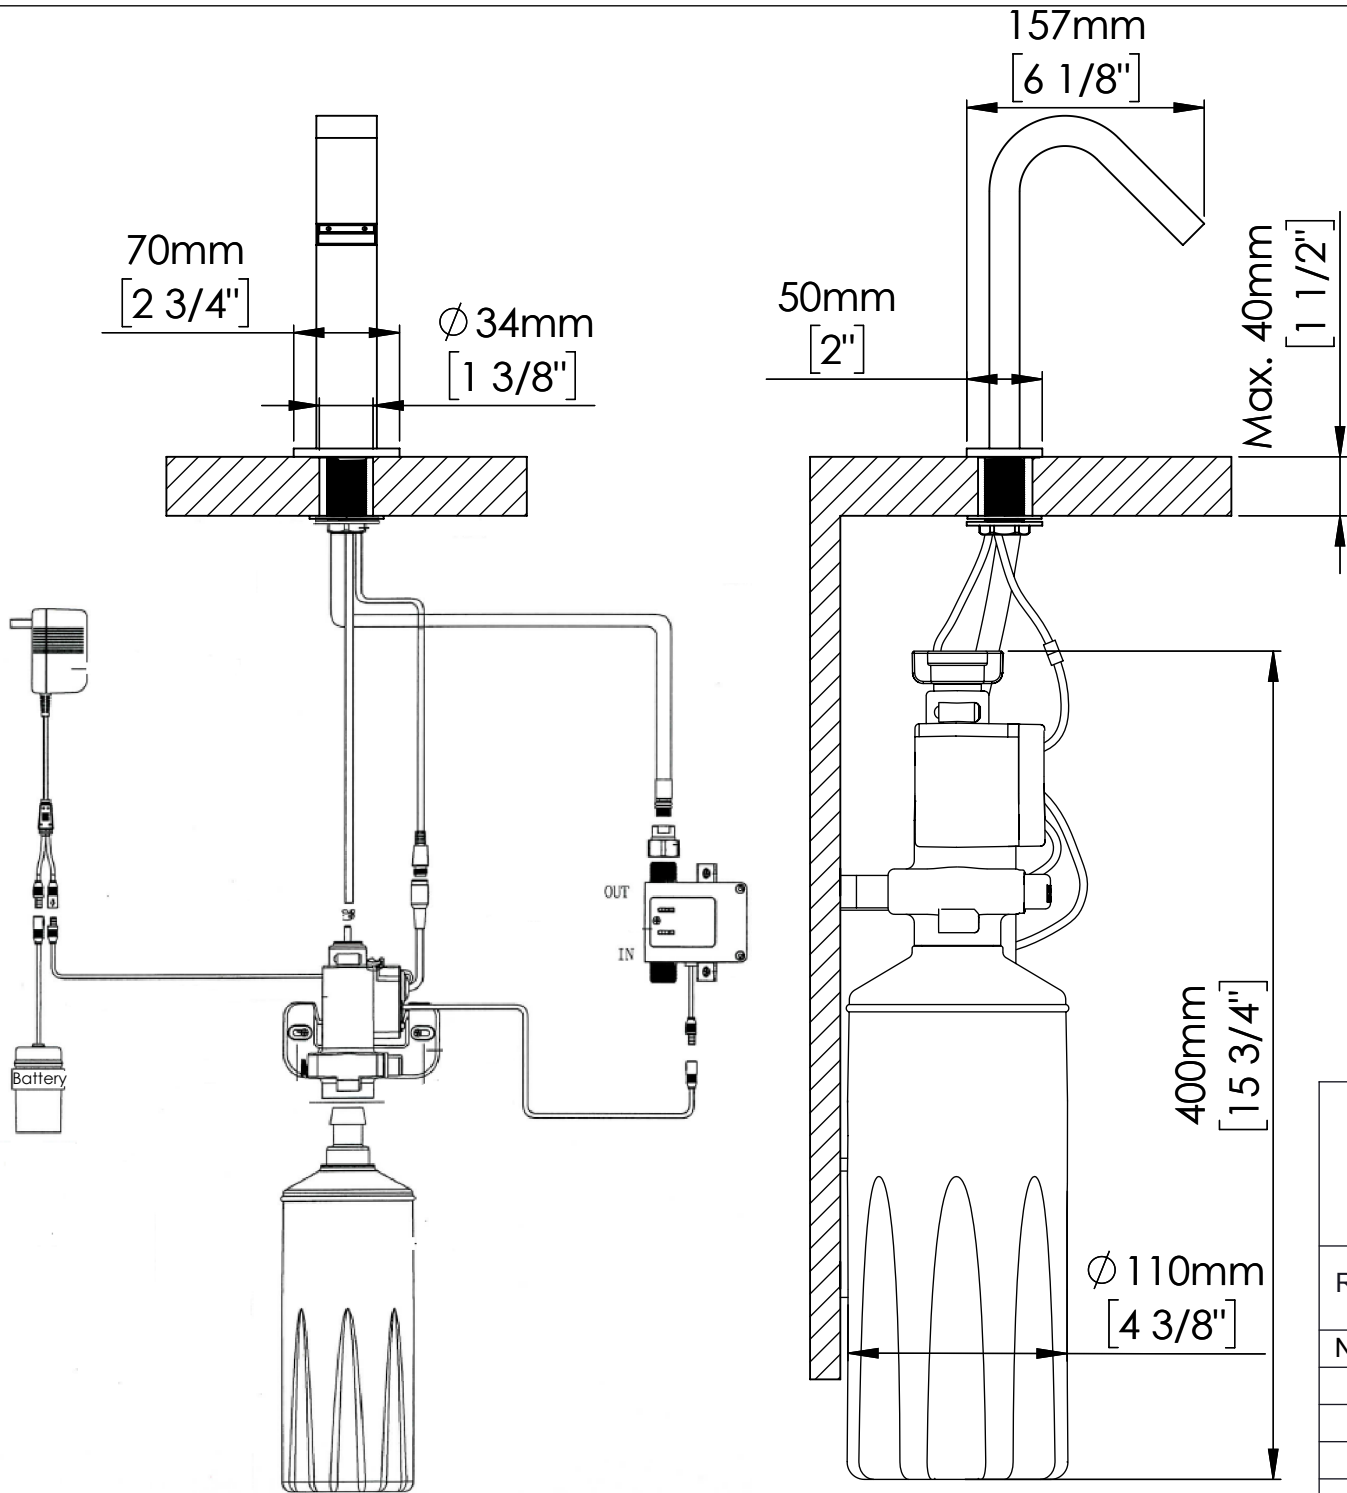

Dimensions. ± 4%

Bi-Tap Soap & Water Sensor Tap	
Ref. IFSGAJ002A-ANON	
Notes: