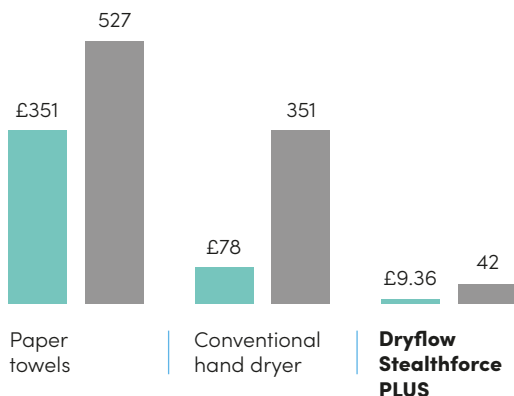

Significantly quieter than other blade style hand dryers

Loud noise hand dryers can put people off using them and cause disturbances elsewhere in a building. Not good in locations that require peaceful and friendly atmospheres or cater for vulnerable people like the elderly or children. This Quiet Mark approved hand dryer is one of the quietest blade style hand dryers you will find.

Intelligent heating system

Remembering to switch off the heater element in the warmer months gives someone an extra job. This unit thinks for itself, automatically keeping the temperature of the airflow comfortable. If the rooms cold it will add heat. If it's a warm day it doesn't. This makes sure you do not waste any energy unnecessary. A smart way to keep money in your pocket, minimise impact on the environment and keep users happy.

What's wrong? Find out quickly and easily

What's wrong? Find out quickly and easily – If a fault should occur or general maintenance is required, you are quickly notified via error codes. It will outline exactly where the malfunction lies, making it easy and simple to diagnose and rectify. You'll get it back in service at no time at all.

Annual cost and carbon production (Kg/CO²) for an office of 20 people*

To learn more, call us on
0114 354 0047, email sales@ihdryers.co.uk
or visit intelligenthanddryers.com

*FIGURES BASED ON:
20 people in an office location visiting the bathroom 4.5 times a day, 260 times a year / Conventional hand dryer rated at 2.5kW with 40 second dry time / Hand dryer at most energy efficient setting if applicable / Hand dryer cost at 12p per kW/h / 3 paper towels taken per bathroom visit at 0.5p a paper towel / Hand dryer carbon production using Carbon Trust standard of 1kW/h = 0.54 Kg/CO² / Paper towel carbon production using 22.5gms/CO² per dry (3 paper towels) / The above is an example for illustrative purposes only, actual figures of your location may vary