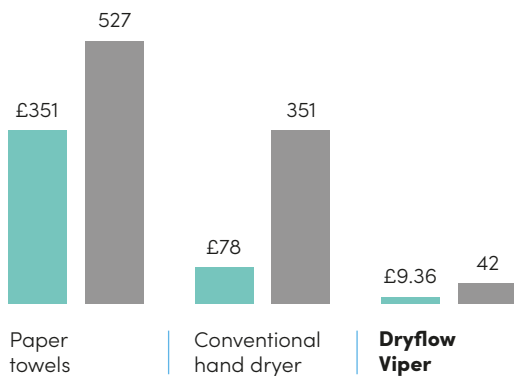

Hygienic filtration

Purified air is forced from the bladed nozzles. A high grade HEPA filter sieves it of bacteria and dirt particles before it reaches the hands.

Annual cost and carbon production (Kg/CO²) for an office of 20 people*