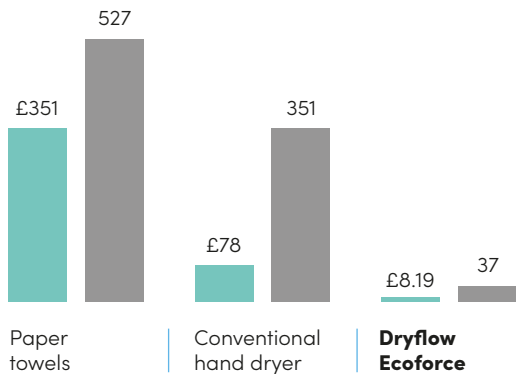

Annual cost and carbon production (Kg/CO²) for an office of 20 people*

To learn more, call us on **0114 354 0047**, email sales@ihdryers.co.uk or visit intelligenthanddryers.com

*FIGURES BASED ON:
20 people in an office location visiting the bathroom 4.5 times a day, 260 times a year / Conventional hand dryer rated at 2.5kW with 40 second dry time / Hand dryer at most energy efficient setting if applicable / Hand dryer cost at 12p per kW/h / 3 paper towels taken per bathroom visit at 0.5p a paper towel / Hand dryer carbon production using Carbon Trust standard of 1kW/h = 0.54 Kg/CO² / Paper towel carbon production using 22.5gms/CO² per dry (3 paper towels) / The above is an example for illustrative purposes only, actual figures of your location may vary